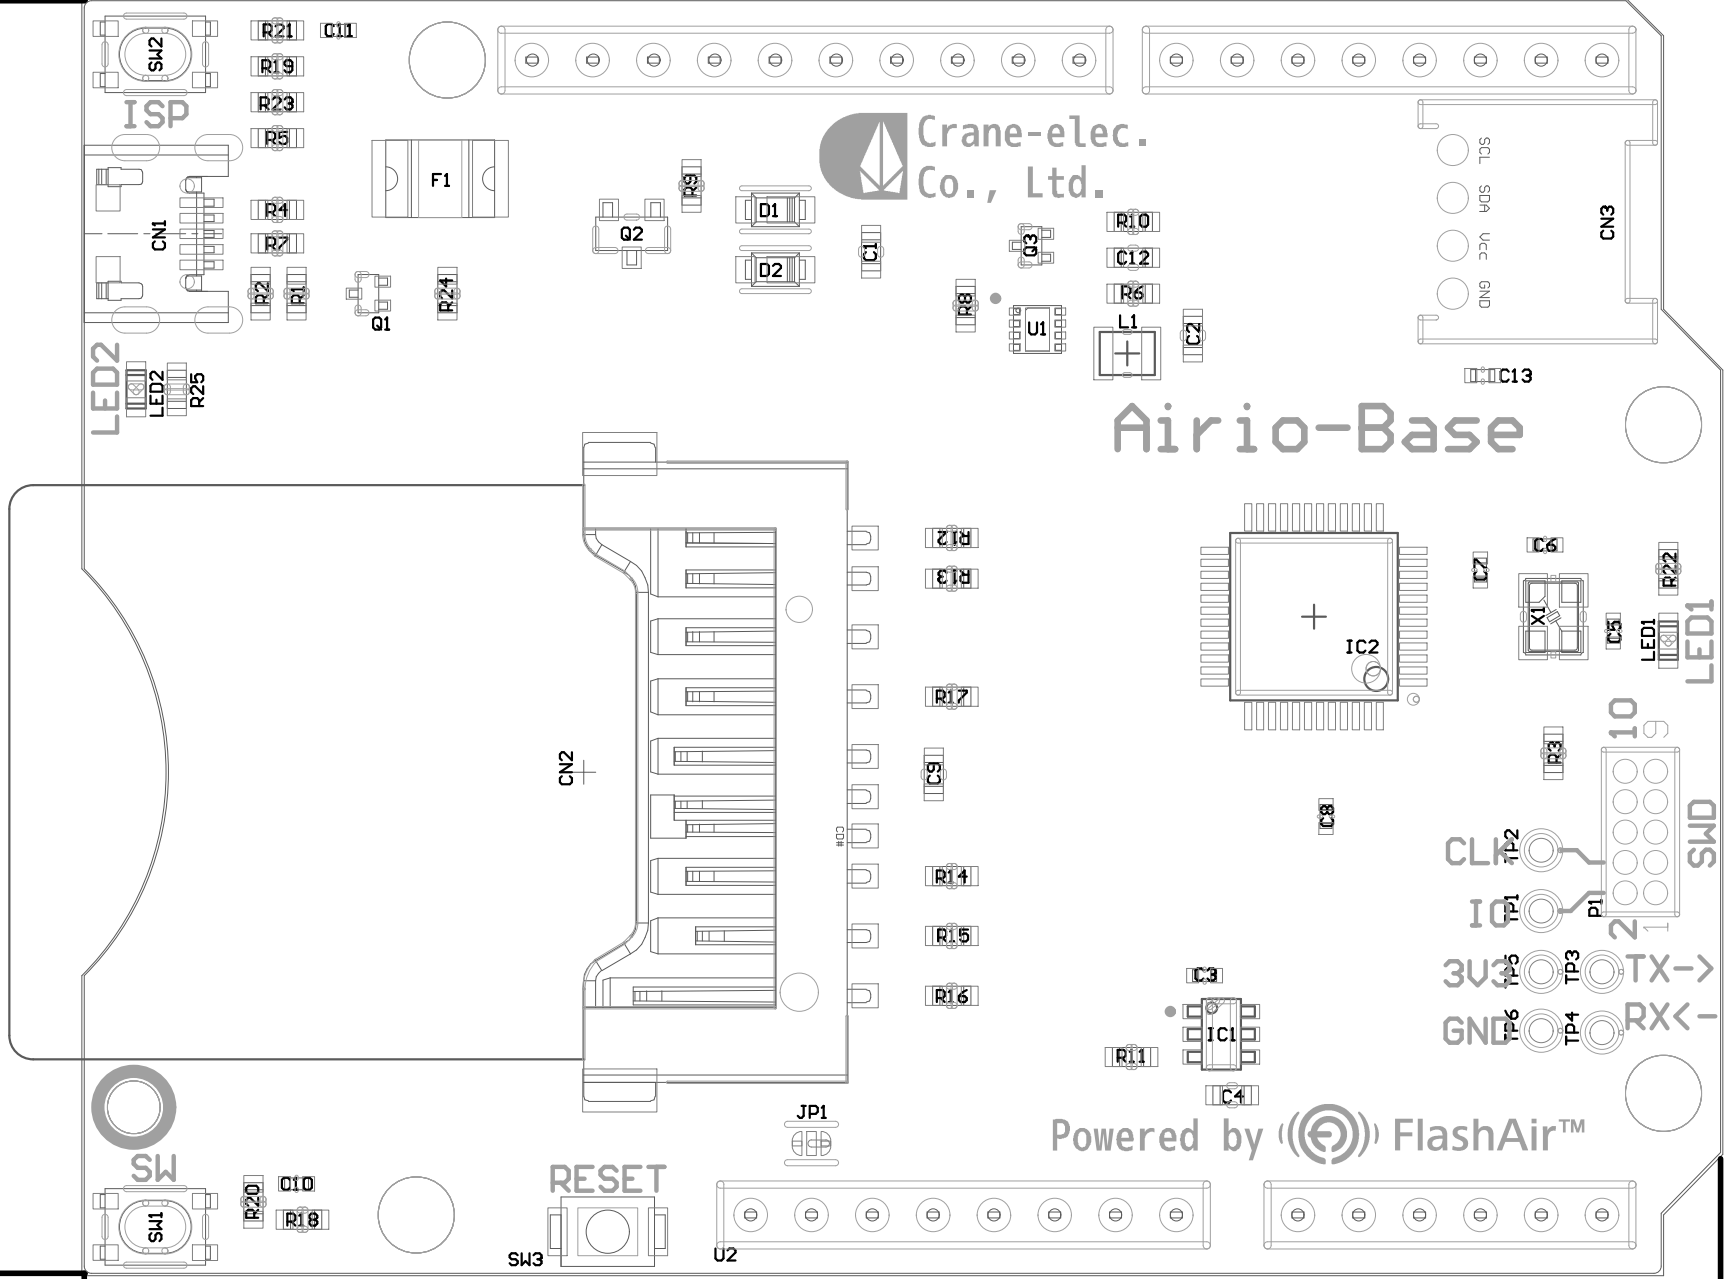

53.18

68.35

Crane-elec.  
Co., Ltd.

Airio-Base

Powered by FlashAir™

53.18

68.35