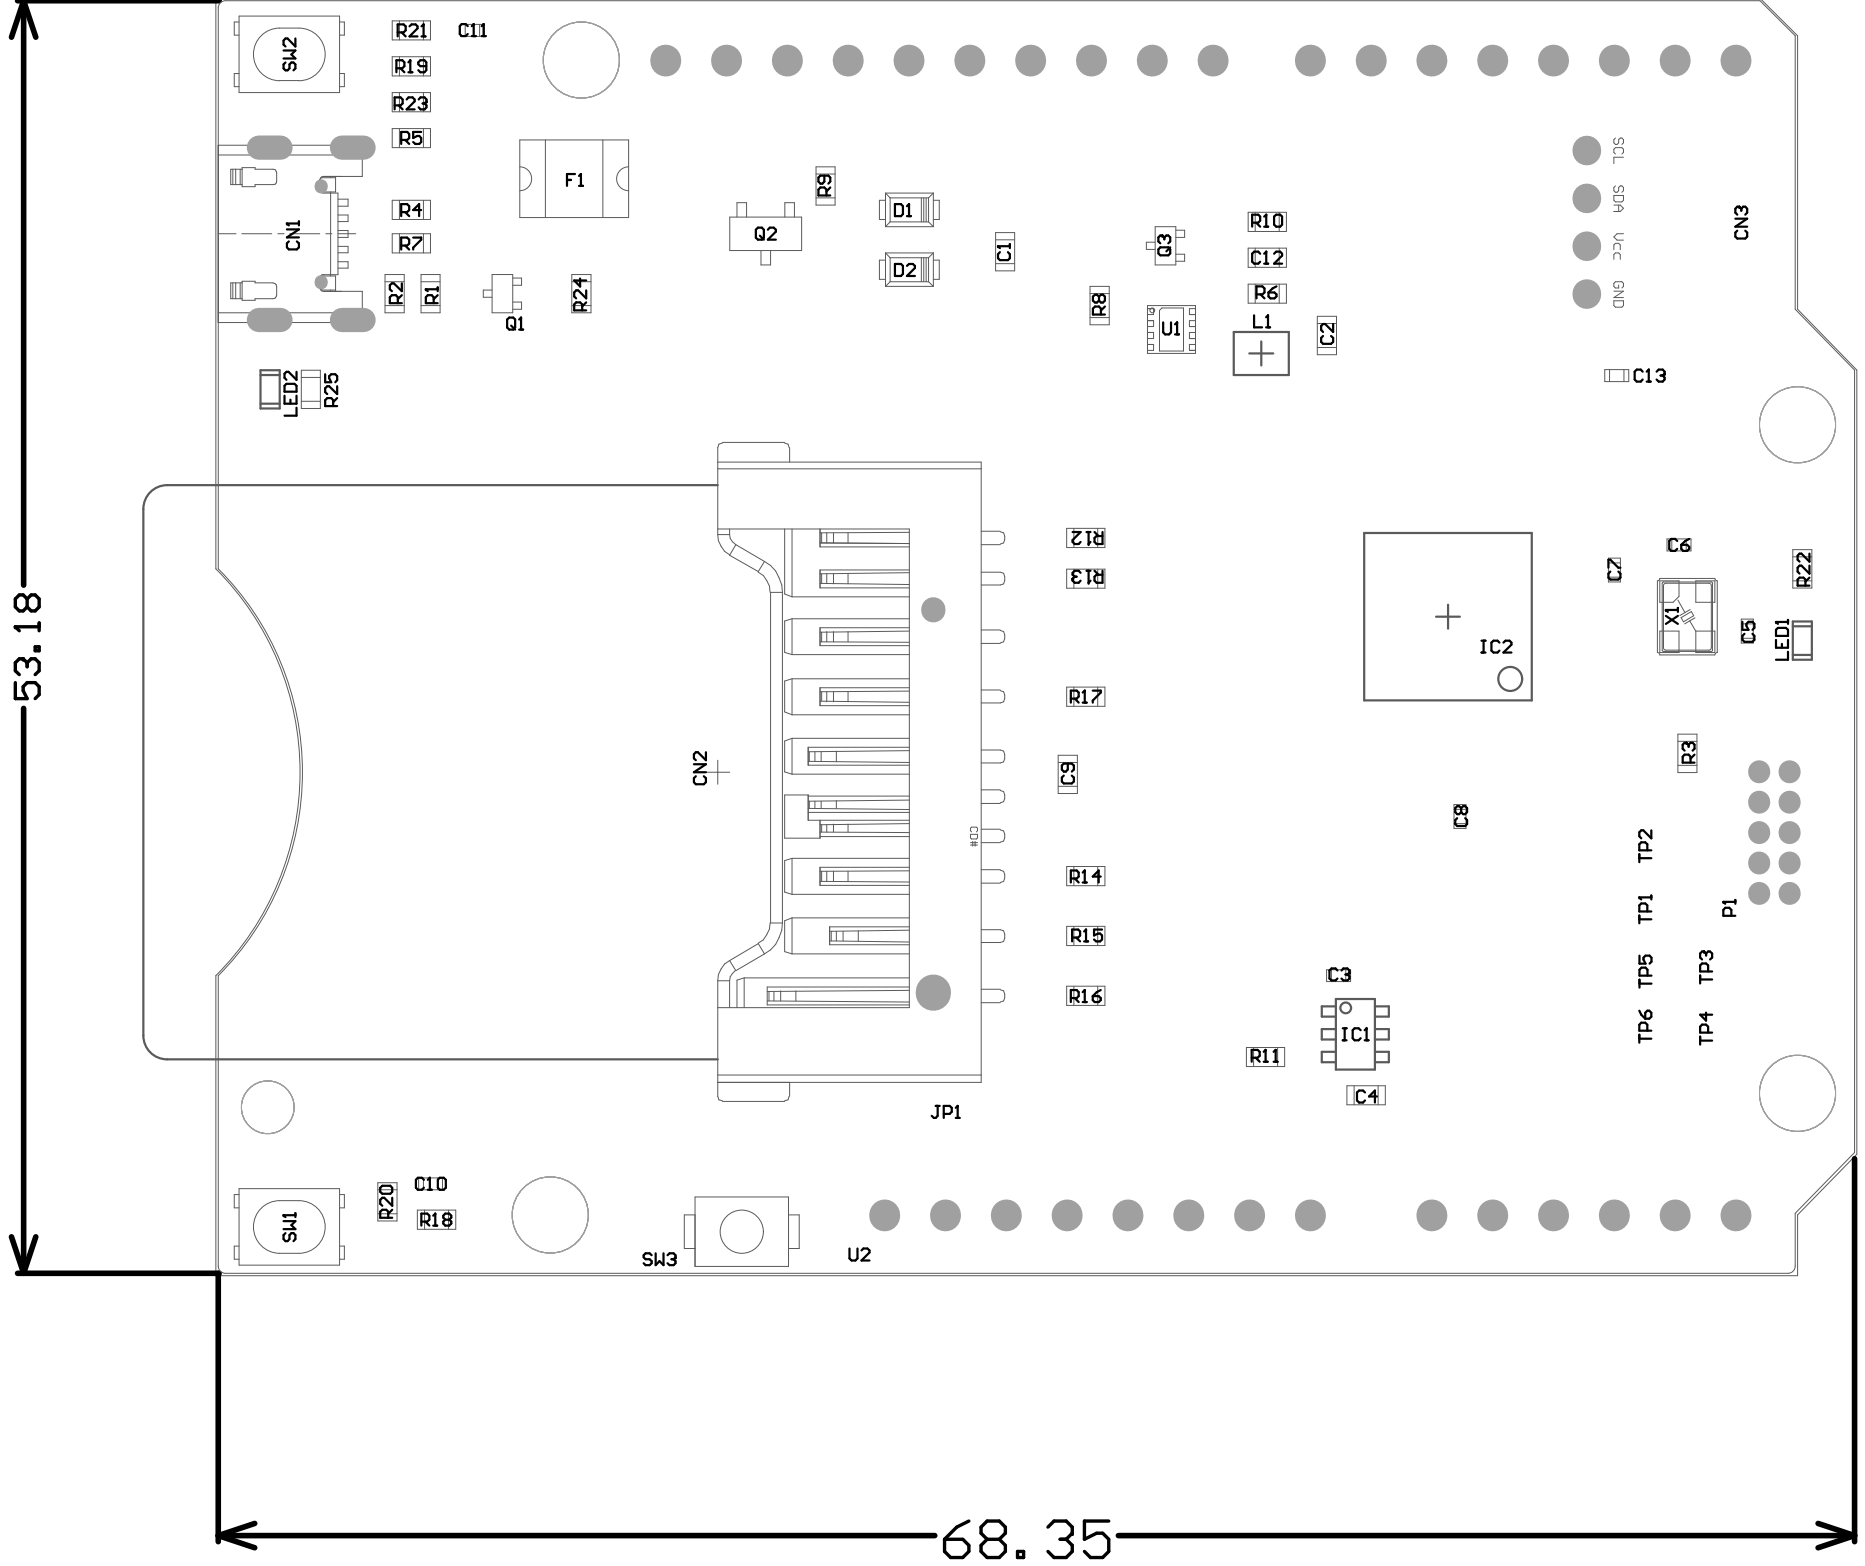

53.18

68.35

Crane-elec.  
Co., Ltd.

Airio-Base

Powered by FlashAir™

53.18

68.35