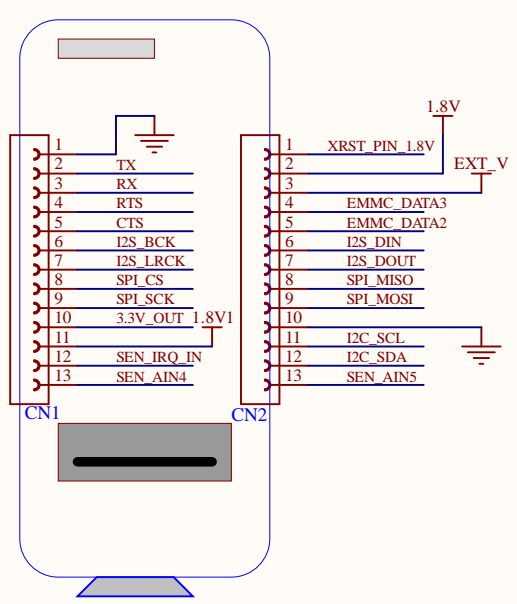

"1.8V1" and "1.8V" are connected inside Spresense.

Title		W5500 Eth R2		W5500 Eth made for Finisterra Ether products. Crane-elec. Co., LTD.	
Size	A4	Number		Revision	
Date:	4/21/2021	Sheet of			
File:	E:\Google ドライブ\...\w5500_r2.SchDoc	Drawn By:			