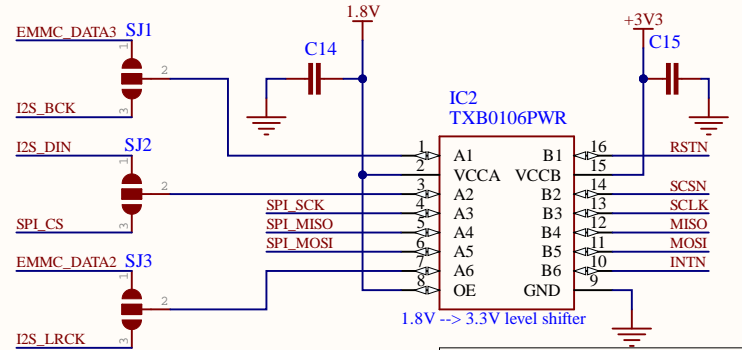

"1.8V1" and "1.8V" are connected inside Spresense.

Title		W5500 Eth R2		W5500 Eth made for Finisterra Ether products. Crane-elec. Co., LTD.	
Size	A4	Number		Revision	
Date:	4/21/2021	Sheet of			
File:	E:\Google ドライブ\...\w5500_r2.SchDoc	Drawn By:			