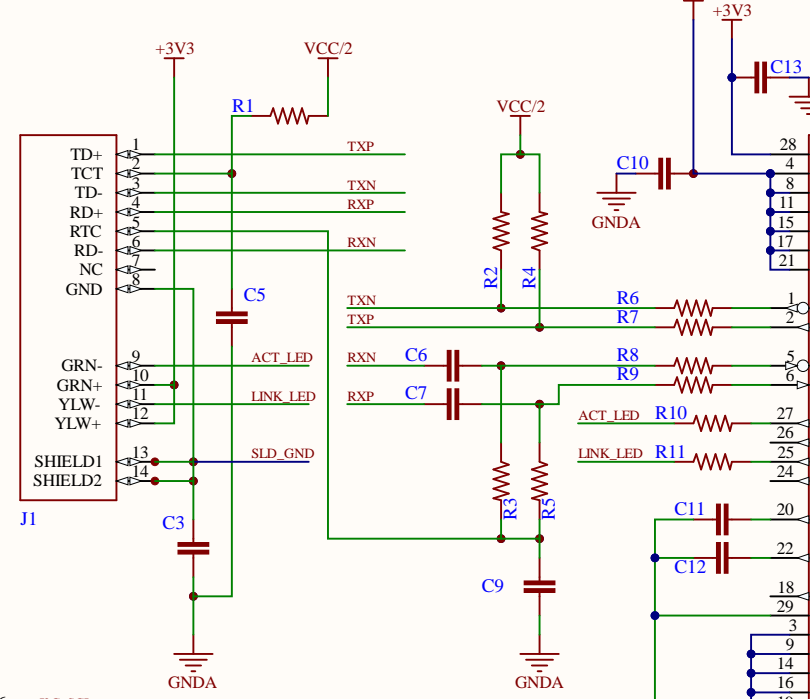

"1.8V1" and "1.8V" are connected inside Spresense.

Title		W5500 Eth R2		W5500 Eth made for Finisterra Ether products. Crane-elec. Co., LTD.	
Size	A4	Number		Revision	
Date:	4/21/2021	Sheet of			
File:	E:\Google ドライブ\...\w5500_r2.SchDoc	Drawn By:			