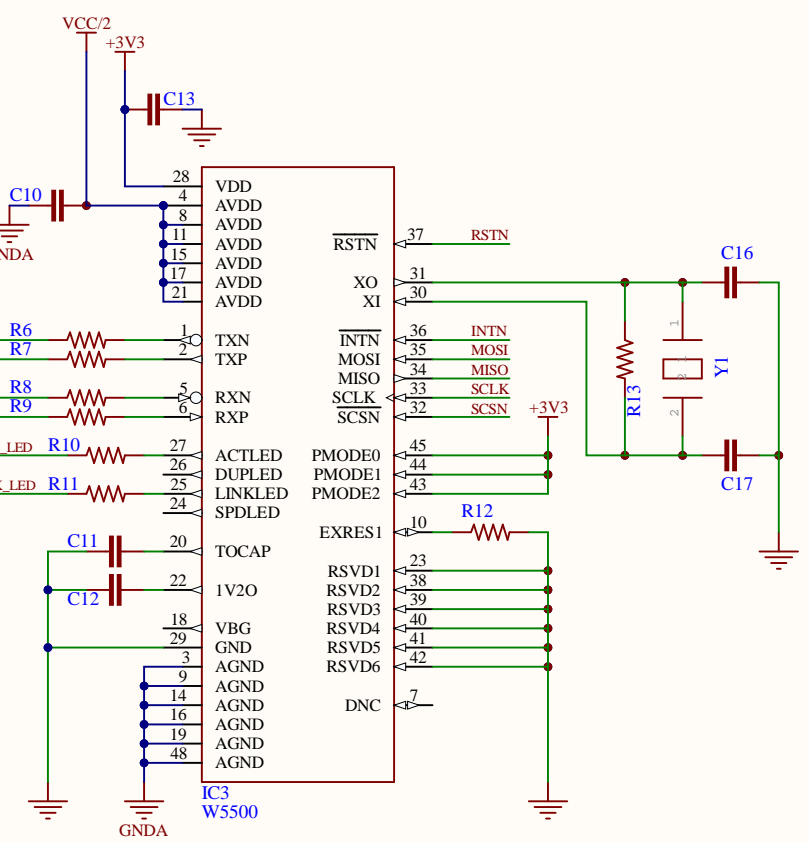

"1.8V1" and "1.8V" are connected inside Spresense.

Title		W5500 Eth R2		W5500 Eth made for Finisterra Ether products. Crane-elec. Co., LTD.	
Size	A4	Number		Revision	
Date:	4/21/2021	Sheet of			
File:	E:\Google ドライブ\...\w5500_r2.SchDoc	Drawn By:			