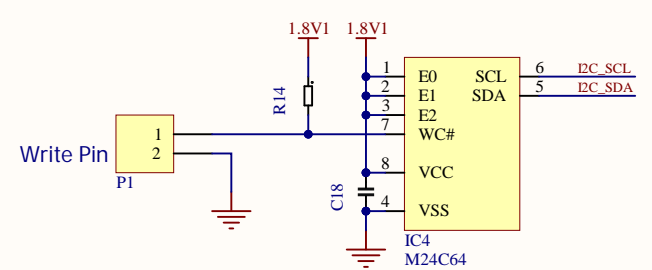

"1.8V1" and "1.8V" are connected inside Spresense.

Title		W5500 Eth R2		W5500 Eth made for Finisterra Ether products. Crane-elec. Co., LTD.	
Size	A4	Number		Revision	
Date:	4/21/2021	Sheet of			
File:	E:\Google ドライブ\...\w5500_r2.SchDoc	Drawn By:			