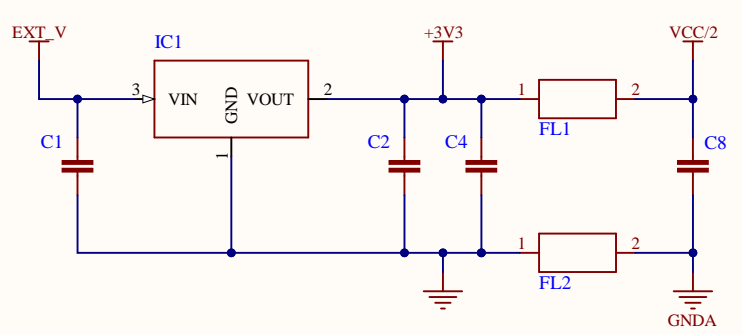

"1.8V1" and "1.8V" are connected inside Spresense.

Title		W5500 Eth R2		W5500 Eth made for Finisterra Ether products. Crane-elec. Co., LTD.	
Size	A4	Number		Revision	
Date:	4/21/2021	Sheet of			
File:	E:\Google ドライブ\...\w5500_r2.SchDoc	Drawn By:			